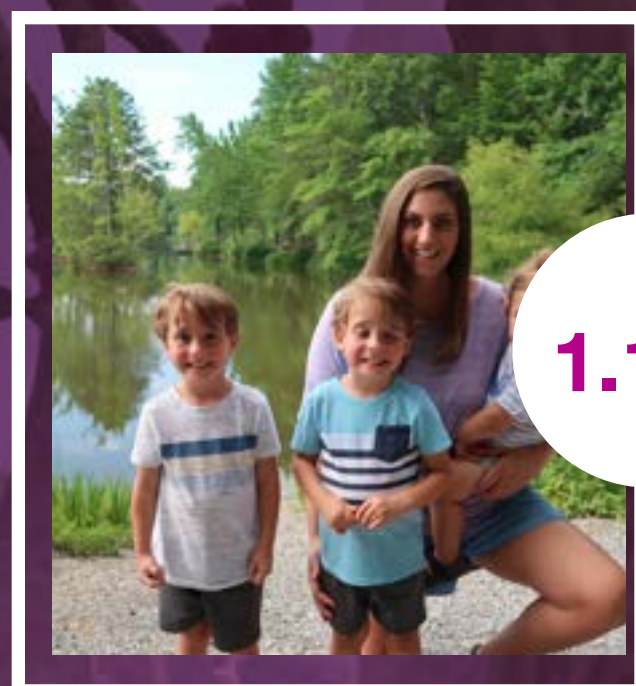

* In-world activation done for Ms. Marvel to serve as an example of tactic in action.

DIGITAL INFLUENCERS

ROBERT IRWIN

8.4M

CAIDEN JACKSON

209K

@COLORMEMAGIC

159k

SCREENING INFLUENCERS

@GREENGIRLLEAH

236K

@MEGAN.ELIZABETHX3

1.1M

@STRAWHATGOOFY

3.2M

@MINDFULLY.TARA