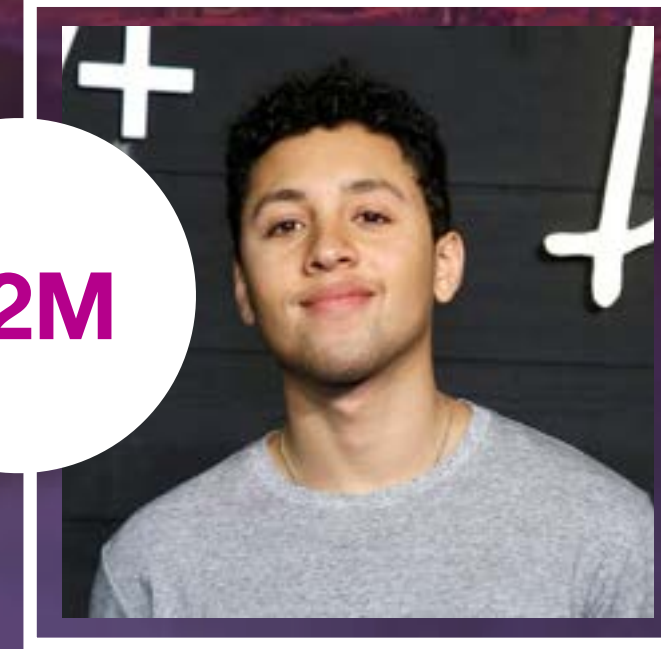

A surreal landscape featuring a path of purple flowers leading towards a large, glowing sphere. The scene is set against a backdrop of a large tree and a hazy, pinkish sky. The word "Digital" is overlaid in white, italicized text on the left side of the image.

Digital

SOCIAL FOOTPRINT

121M

16.7M

TOTAL FOLLOWERS
192M+

34.4M

Gabrielle Union

12.8M

Jake Gyllenhaal

5.9M

Lucy Liu

1.2M

Jaboukie

142K

Dennis Quaid

SOCIAL ACTIVATIONS