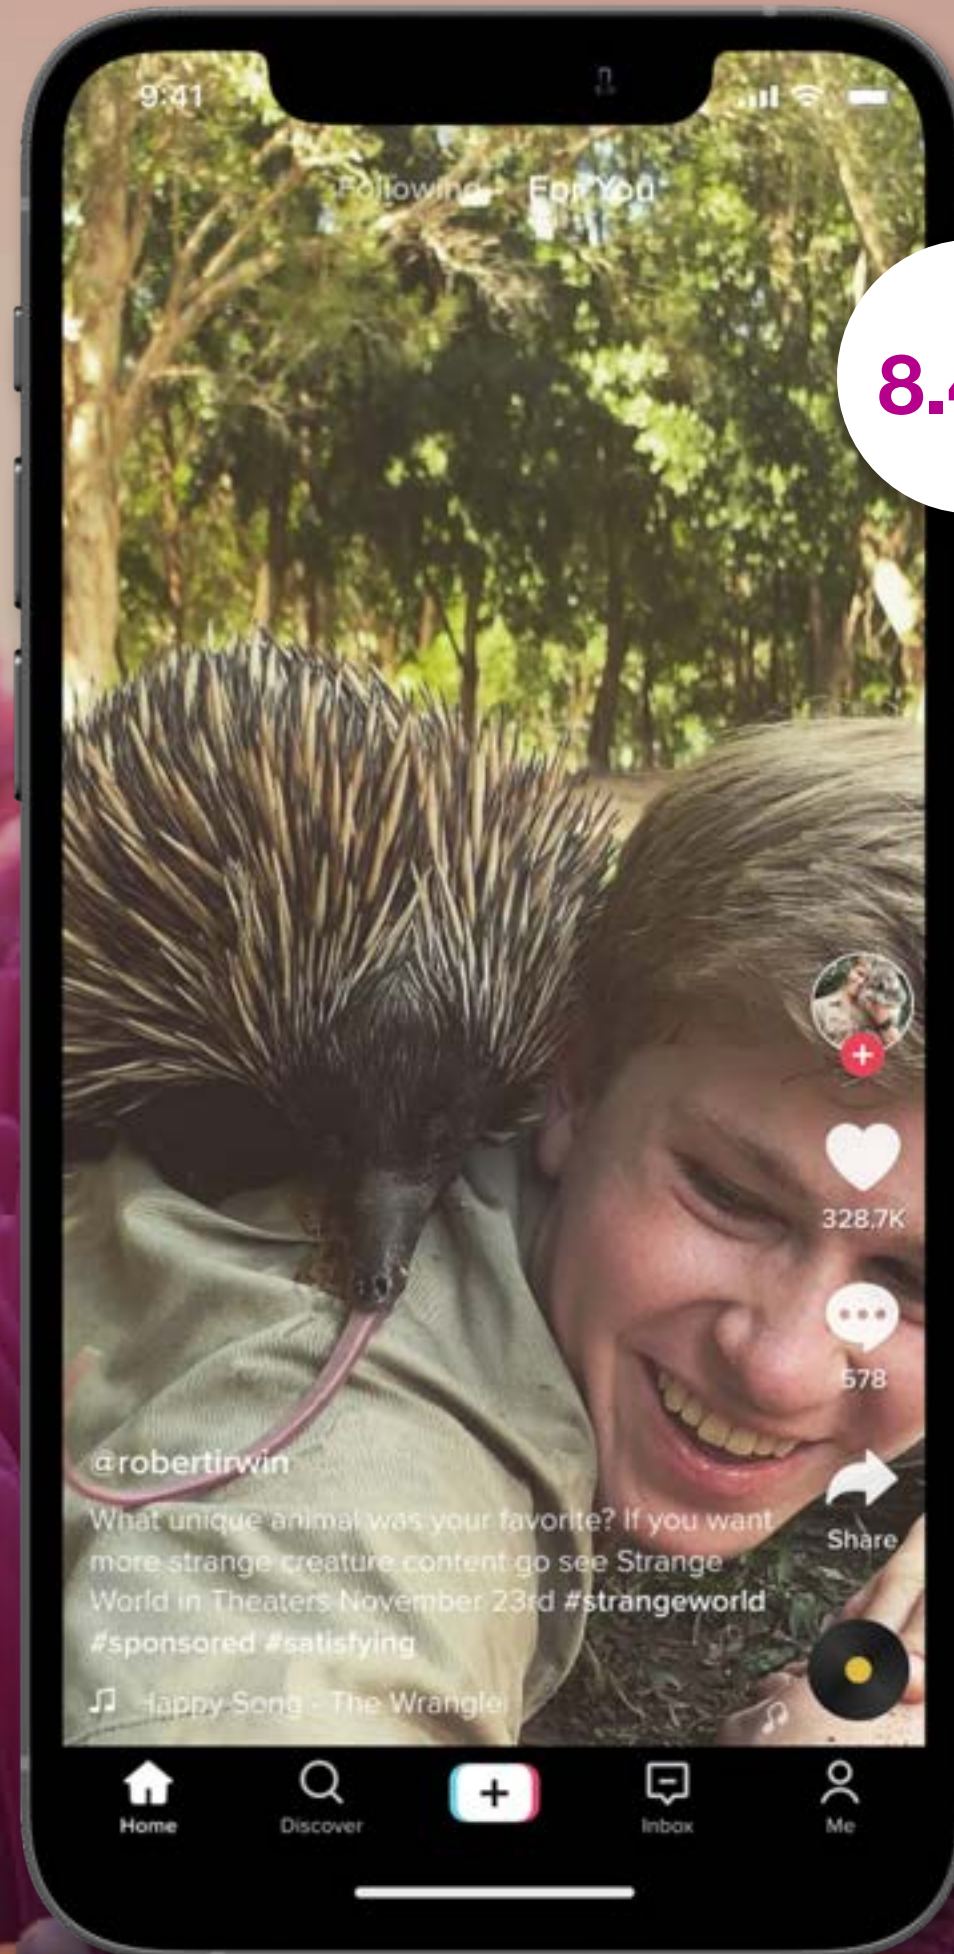

DIGITAL INFLUENCERS

ROBERT IRWIN